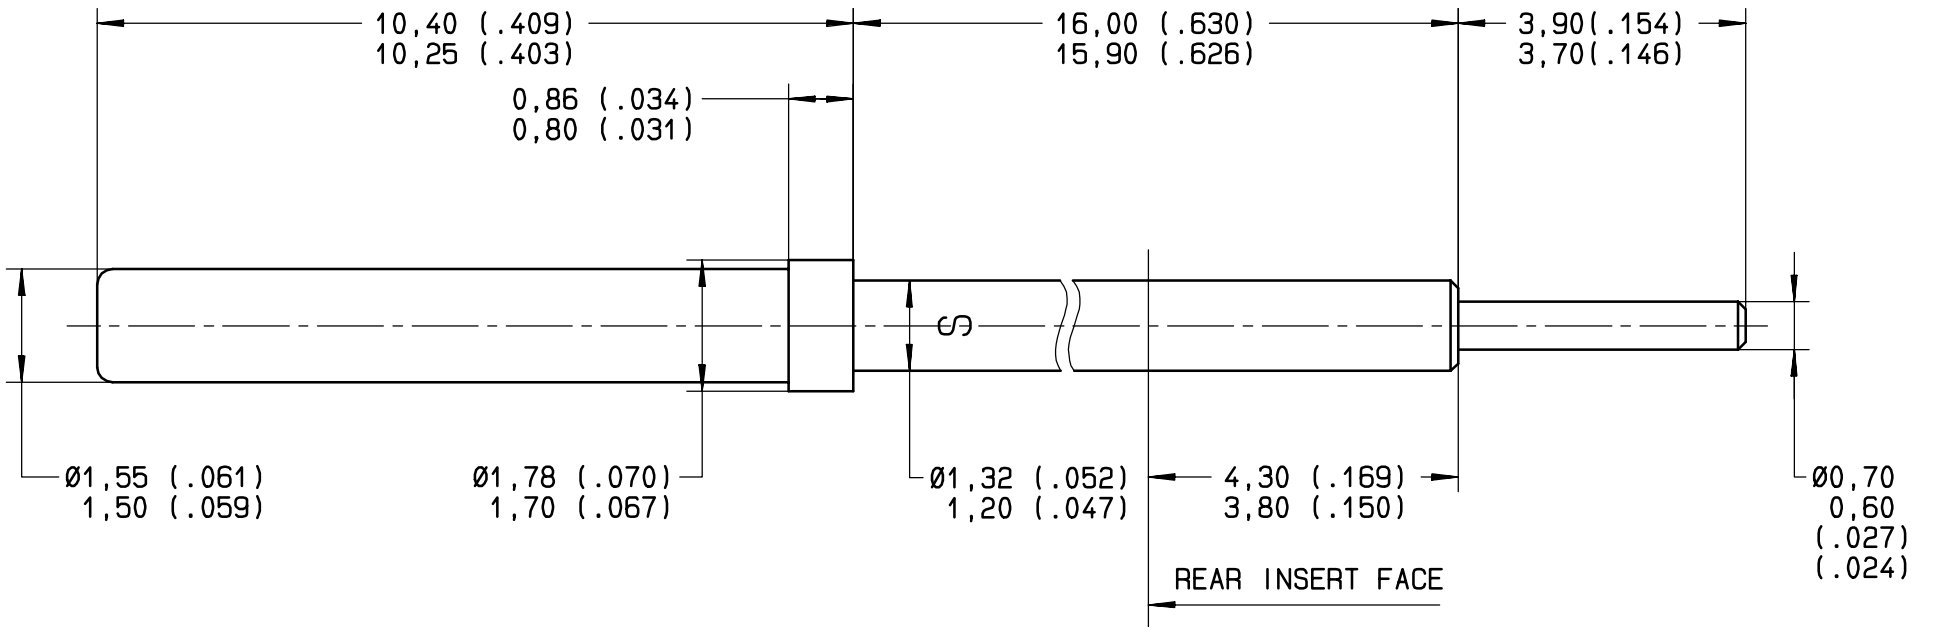

Series
MPX

SIZE 22 REAR RELEASE, REAR REMOVABLE
PC POST SOCKET CONTACT

Issue:
22/04/99

Page
1 / 1

MATERIAL:

BODY: BERYLLIUM COPPER PER ASTM-B-196
PROTECTIVE SLEEVE: STAINLESS STEEL PER AISI 305

FINISH:

BODY: .00005 INCH OF GOLD PER MIL-G-45204 TYPE I OR II, GRADE C OR D, CLASS 1 OVER NICKEL PER QQ-N-290
PROTECTIVE SLEEVE: PASSIVATED PER QQ-P-35

INSERTION/EXTRACTION TOOL: M81969/1-01 (RADIALL 282885)

This information is given as an indication. In the continual goal to improve our products, we reserve the right to make any modifications judged necessary.